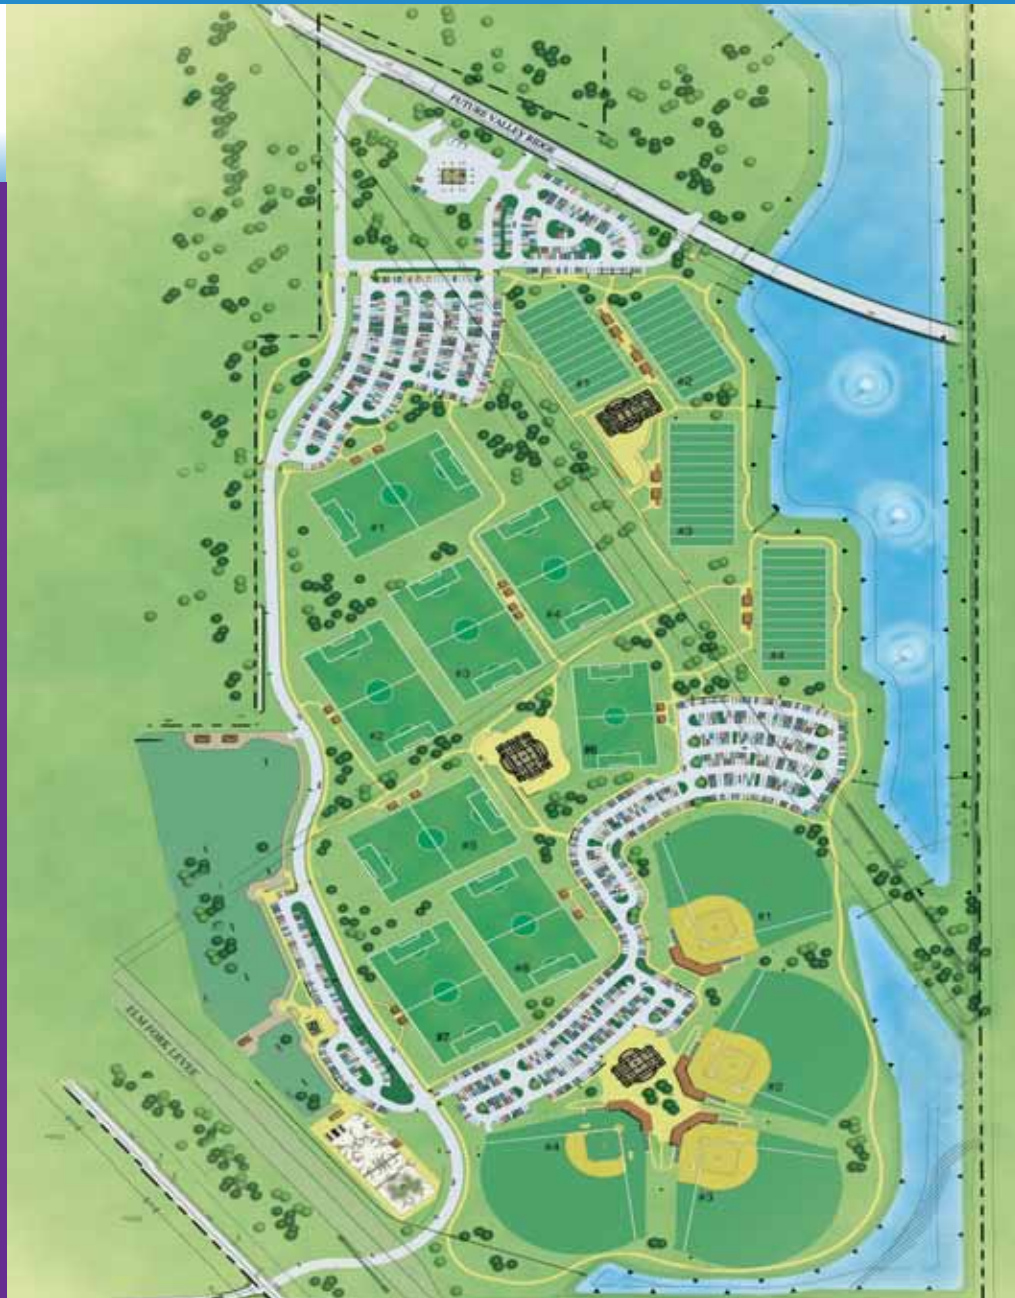

25 Yard Cross Course

50 Meter Course

Water Polo Course

WESTSIDE AQUATIC CENTER

- 75,000 sq. ft. facility
- Seating for 1,200 spectators
- 75-meter competition pool
- 36 numbered lanes
- Two 1-meter and two 3-meter diving boards
- Movable bulkheads for a variety of pool configurations
- 3 Water polo courses
- Home to teams from all five aquatic sports

TOYOTA OF LEWISVILLE RAILROAD PARK

Soccer Complex

- 7 Lighted regulation adult fields
- 1 Lighted regulation U14 field
- Bleachers w/shade structure
- Restrooms/concession building

Lakes & Trails

- 3 Manmade lakes
- 1.5 mile walking paths
- Restrooms

Scion Skate Park

- Bowl and street feature
- Restrooms
- Vending machines
- Bleachers

Football Complex

- 2 Lighted 80-yard fields
- 2 Lighted 100-yard fields
- Bleachers w/shade structure
- Restrooms/concession building

Baseball Complex

- 3 Lighted regulation fields
- 1 Championship field
- Bleachers w/shade structure
- Restrooms/concession building

LEWISVILLE LAKE PARK

- 662 Acres of Facilities**
- 8 Lighted soccer fields
 - 8 Lighted baseball fields
 - 2 Lighted adult softball fields
 - Lake Park Golf Course
 - Disc Golf course
 - Swimming beach, boat ramps and picnic areas