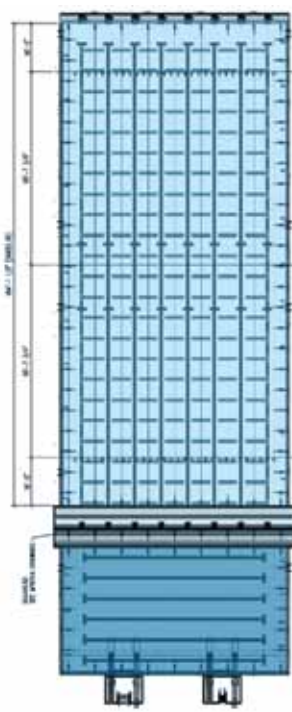

25 Yard Cross Course

50 Meter Course

Water Polo Course

WESTSIDE AQUATIC CENTER

- 75,000 sq. ft. facility
- Seating for 1,200 spectators
- 75-meter competition pool
- 36 numbered lanes
- Two 1-meter and two 3-meter diving boards
- Movable bulkheads for a variety of pool configurations
- 3 Water polo courses
- Home to teams from all five aquatic sports