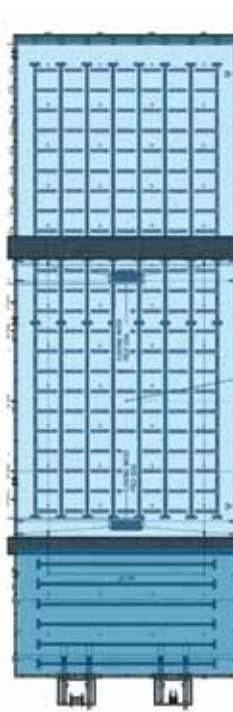

25 Yard Cross Course

50 Meter Course

Water Polo Course

WESTSIDE AQUATIC CENTER

- 75,000 sq. ft. facility
- Seating for 1,200 spectators
- 75-meter competition pool
- 36 numbered lanes
- Two 1-meter and two 3-meter diving boards
- Movable bulkheads for a variety of pool configurations
- 3 Water polo courses
- Home to teams from all five aquatic sports

TOYOTA OF LEWISVILLE RAILROAD PARK

Soccer Complex

- 7 Lighted regulation adult fields
- 1 Lighted regulation U14 field
- Bleachers w/shade structure
- Restrooms/concession building

Lakes & Trails

- 3 Manmade lakes
- 1.5 mile walking paths
- Restrooms