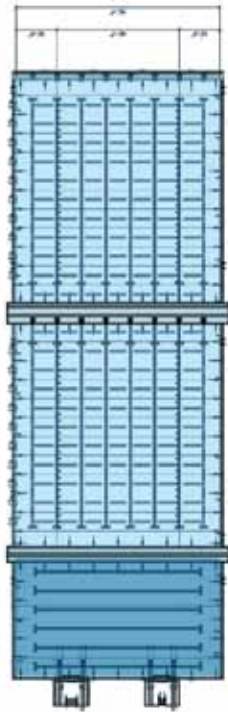

25 Yard Cross Course

50 Meter Course

Water Polo Course

WESTSIDE AQUATIC CENTER

- 75,000 sq. ft. facility
- Seating for 1,200 spectators
- 75-meter competition pool
- 36 numbered lanes
- Two 1-meter and two 3-meter diving boards
- Movable bulkheads for a variety of pool configurations
- 3 Water polo courses
- Home to teams from all five aquatic sports