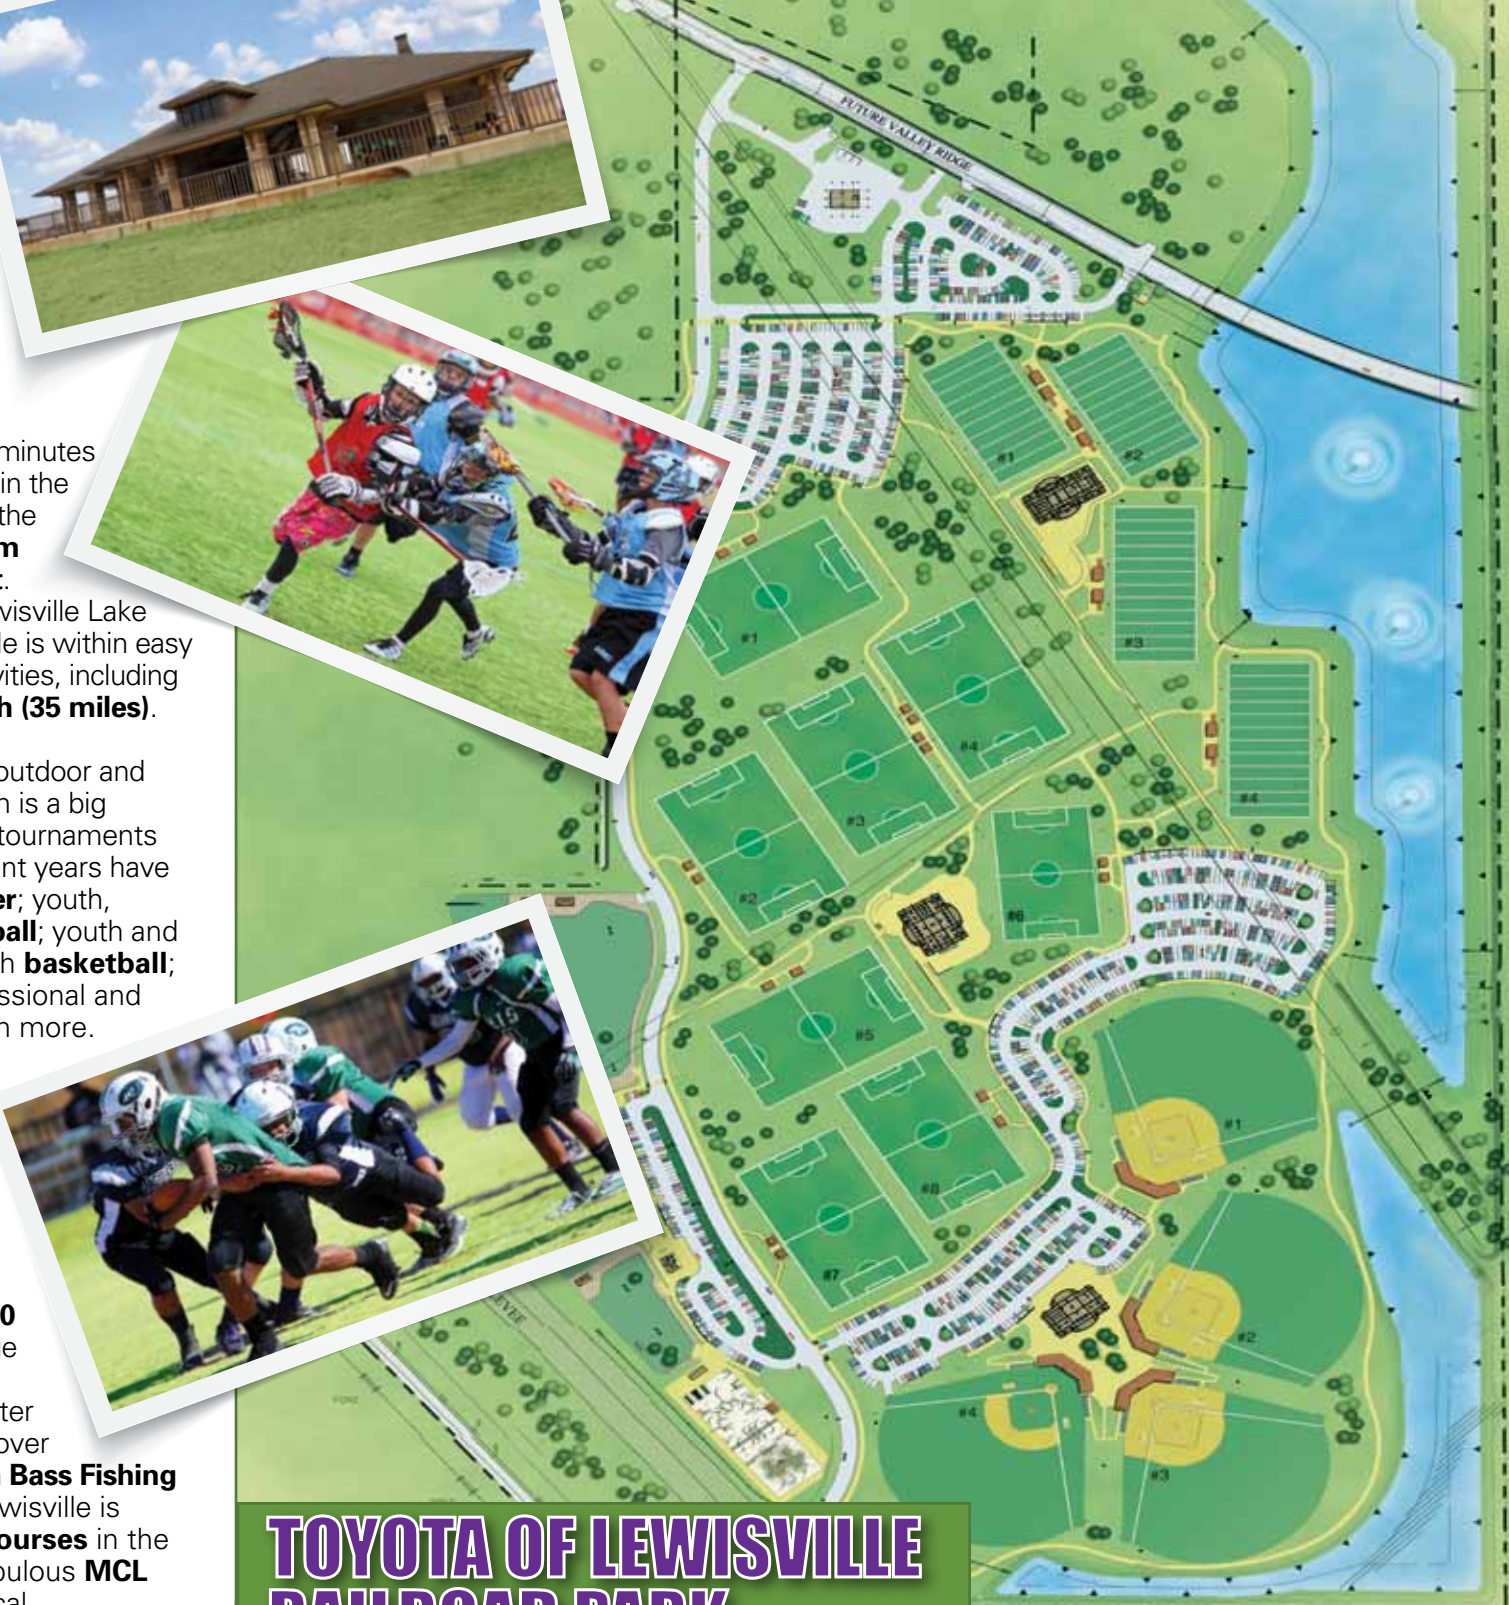

Staff member is assigned to ensure event success!

Many **family-friendly** options for pre- and post-game activities are available within the city's boundaries, ranging from **fine and cultural arts to water sports**.

Much of the activity centers on the **29,000 acres of Lewisville Lake**. With an average **depth of 25 feet**, Lewisville Lake hosts a multitude of activities such as fishing, water sports, boating, and camping. Come discover why Lewisville Lake is the official "**Urban Bass Fishing Capital of Texas**." For the avid golfer, Lewisville is surrounded by some of the **finest golf courses** in the nation. Catch a play or concert at the fabulous **MCL Grand art center**. Or visit one of the local water parks, miniature golf courses, bowling alleys, movie theaters, game rooms and other fun venues.

Visitors will find an extensive selection of well-appointed **Lewisville hotels** throughout the city totaling more than **2,400 rooms**. For your convenience, most hotels are **located within five minutes of the major sports venues**. Nine of the hotels are within **walking distance of Vista Ridge Mall**, a variety of national and regional restaurants, and a **15-screen movie theater**.

Come compete in Lewisville, where everyone is a winner!

TOYOTA OF LEWISVILLE RAILROAD PARK

Soccer Complex

- 7 Lighted regulation adult fields
- 1 Lighted regulation U14 field
- Bleachers w/shade structure
- Restrooms/concession building

Lakes & Trails

- 3 Manmade lakes
- 1.5 mile walking paths
- Restrooms

Scion Skate Park

- Bowl and street feature
- Restrooms
- Vending machines
- Bleachers

Football Complex

- 2 Lighted 80-yard fields
- 2 Lighted 100-yard fields
- Bleachers w/shade structure
- Restrooms/concession building

Baseball Complex

- 3 Lighted regulation fields
- 1 Championship field
- Bleachers w/shade structure
- Restrooms/concession building